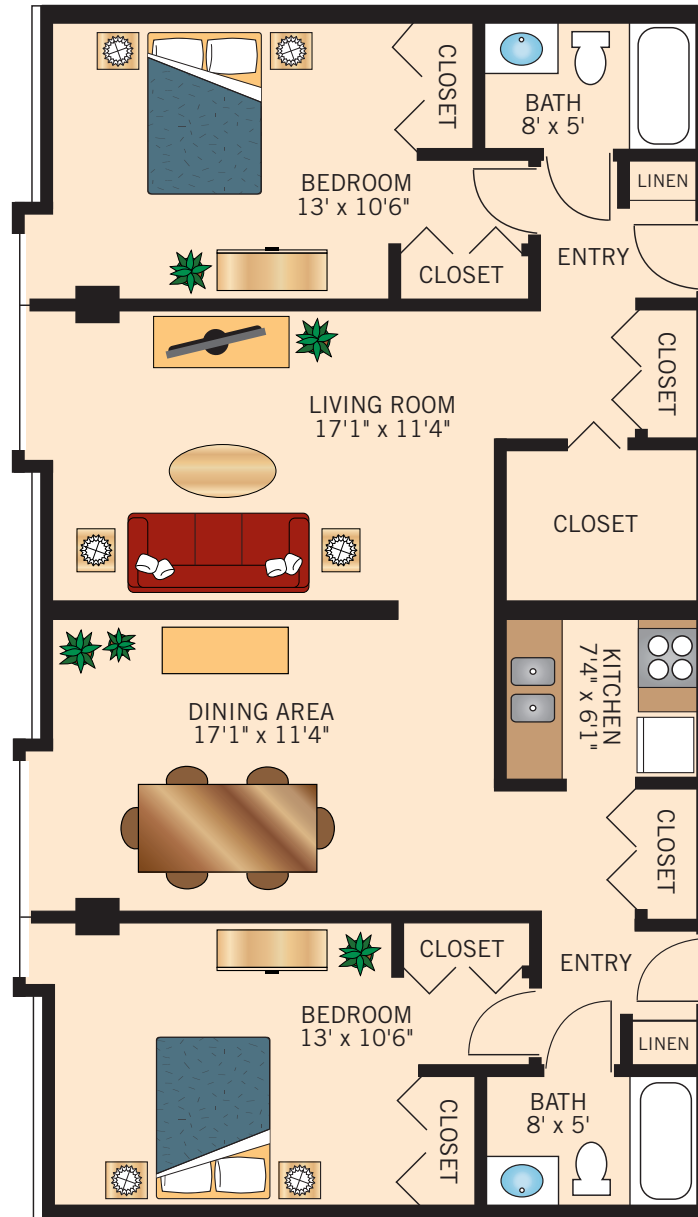

**ROBIN**  
**ONE BEDROOM**  
550 Square Feet

Floor plans are not to scale and are shown for comparative purposes only.  
Actual apartment floor plans may have minor variations.

**APPLE BLOSSOM**  
**TWO BEDROOM ONE BATH**  
850 Square Feet

Floor plans are not to scale and are shown for comparative purposes only.  
Actual apartment floor plans may have minor variations.

**WHITE PINES**  
**TWO BEDROOM TWO BATH**  
1,100 Square Feet

Floor plans are not to scale and are shown for comparative purposes only.  
Actual apartment floor plans may have minor variations.