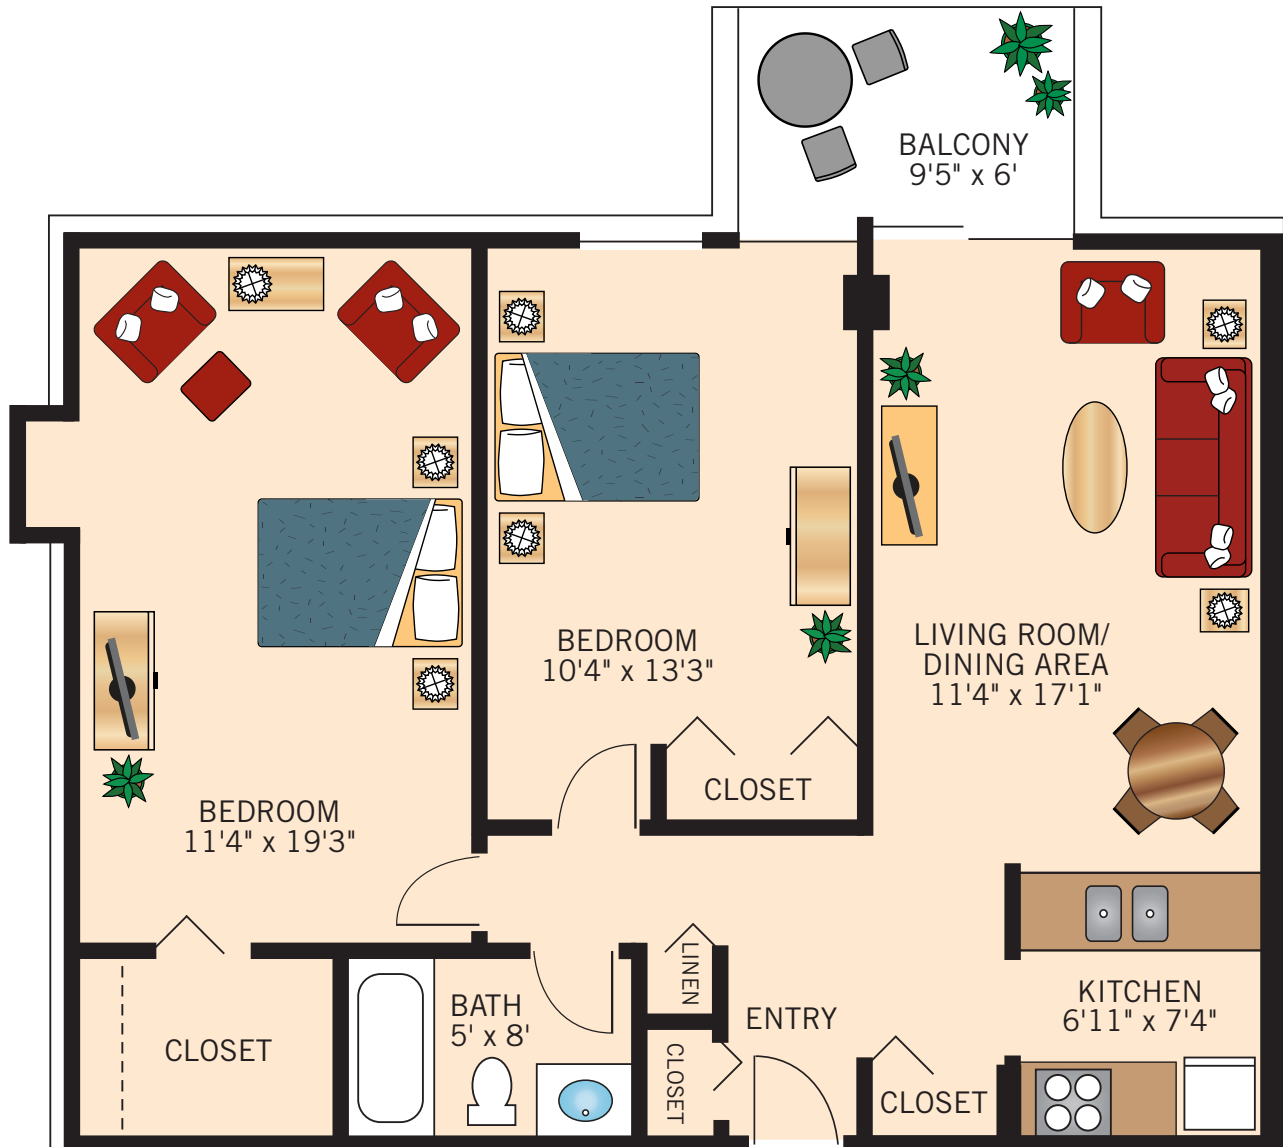

**ROBIN**  
**ONE BEDROOM**  
550 Square Feet

Floor plans are not to scale and are shown for comparative purposes only.  
Actual apartment floor plans may have minor variations.

**APPLE BLOSSOM**  
**TWO BEDROOM ONE BATH**  
850 Square Feet

Floor plans are not to scale and are shown for comparative purposes only.  
Actual apartment floor plans may have minor variations.

**WHITE PINES**  
**TWO BEDROOM TWO BATH**  
1,100 Square Feet

Floor plans are not to scale and are shown for comparative purposes only.  
Actual apartment floor plans may have minor variations.