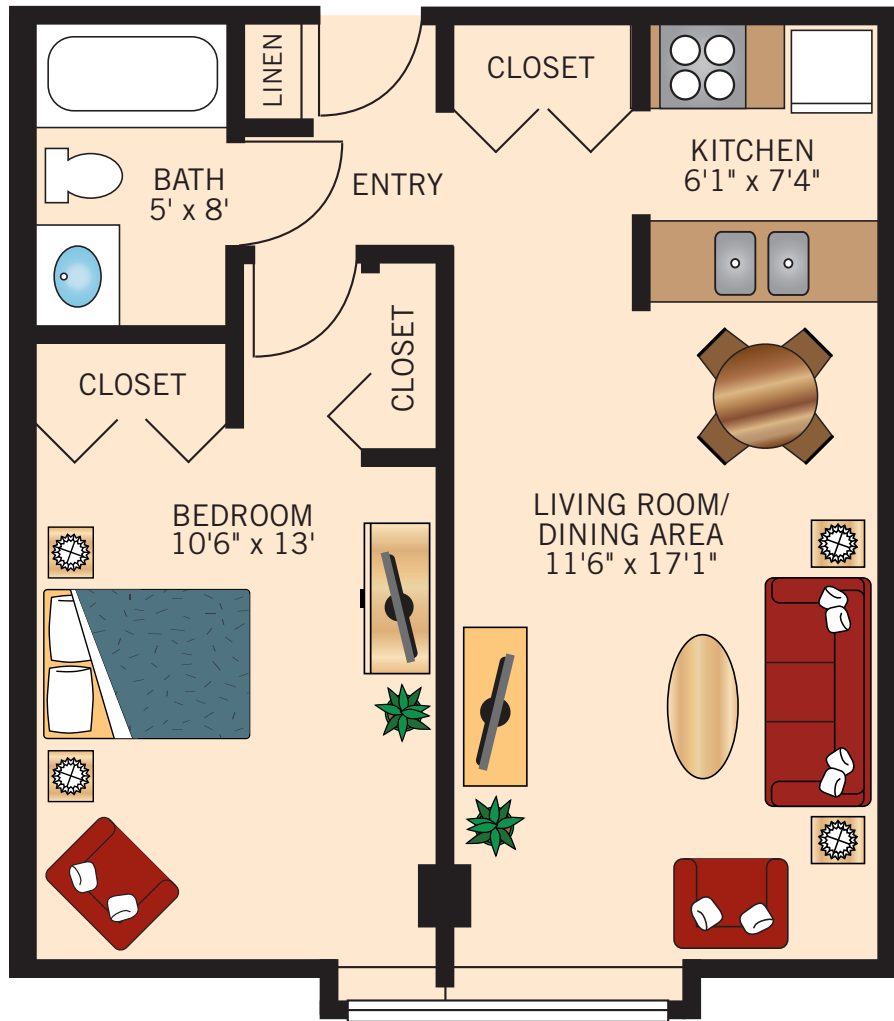

**ROBIN**  
**ONE BEDROOM**  
550 Square Feet

Floor plans are not to scale and are shown for comparative purposes only.  
Actual apartment floor plans may have minor variations.

**APPLE BLOSSOM**  
**TWO BEDROOM ONE BATH**  
850 Square Feet

Floor plans are not to scale and are shown for comparative purposes only.  
Actual apartment floor plans may have minor variations.

**WHITE PINES**  
**TWO BEDROOM TWO BATH**  
1,100 Square Feet

Floor plans are not to scale and are shown for comparative purposes only.  
Actual apartment floor plans may have minor variations.